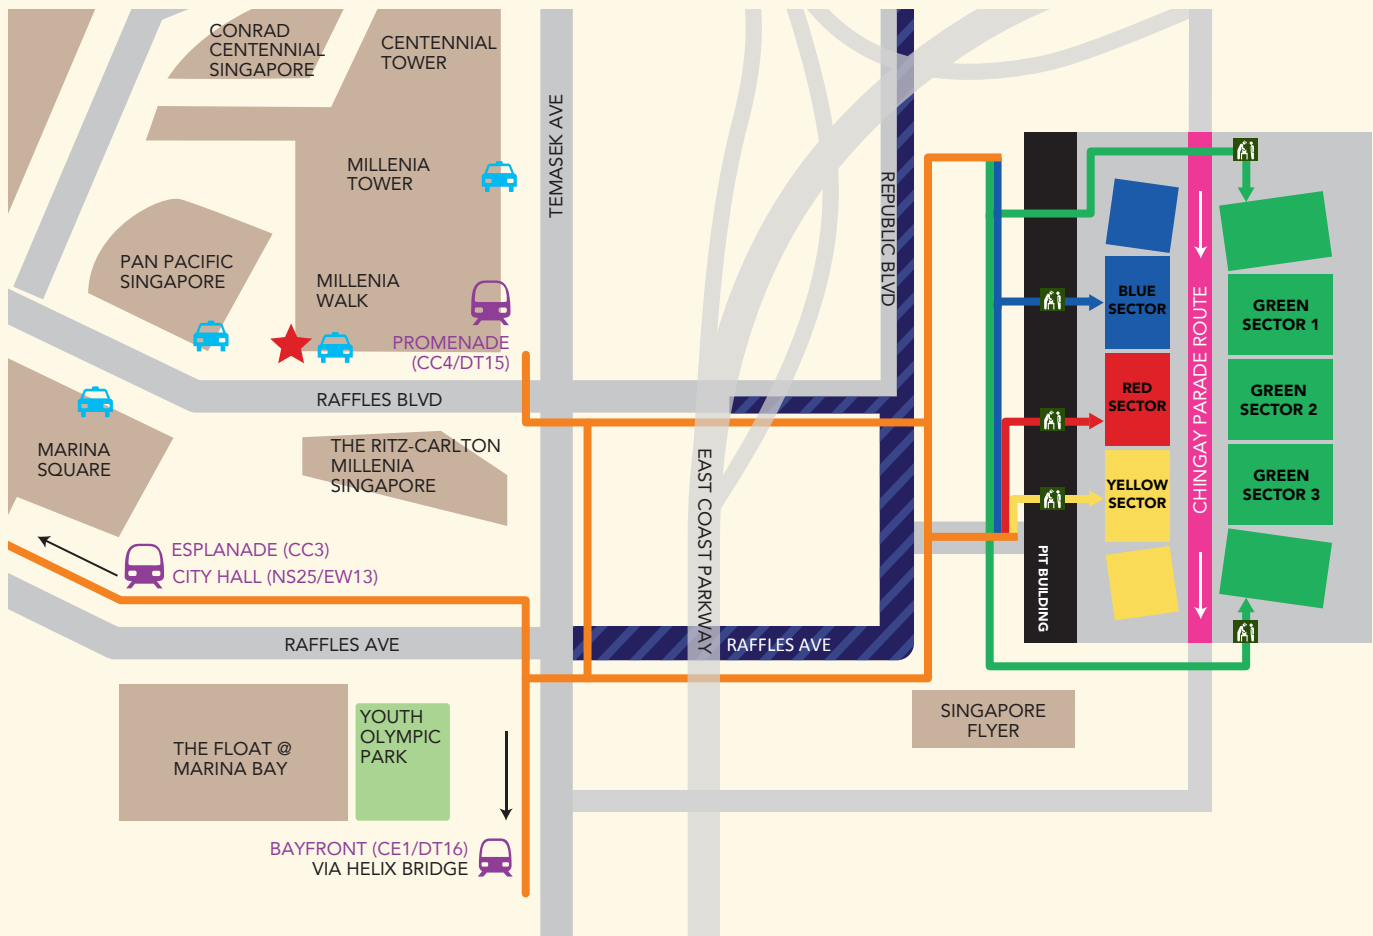

Chingay 2025

7 & 8 FEBRUARY 2025

WALKING ROUTE TO CHINGAY PARADE 2025

LEGEND

MAP NOT DRAWN TO SCALE

CHINGAY PARADE ROUTE

ROAD CLOSURE
(from 6pm onwards)

WALKING ROUTES
GENERAL PUBLIC

Access Points to Gates
(Ticket Holders Only)

- G01 - G05
- G06 - G07
- G08 - G11
- G13 - G25

- MRT STATION
- TAXI STAND
- NEAREST DROP OFF POINT
- SECURITY BAG CHECK

Advisory:

As part of the safety and security arrangements at Chingay 2025, all attendees are required to undergo bag check(s) and/or security check(s). The public is advised to minimise the amount of personal belongings brought into the event grounds to facilitate quick security clearance.